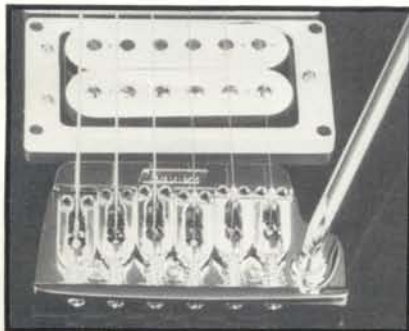

Power Rocker Tremolo

The free-floating design of the Power Rocker Tremolo eliminates the metal to metal wear problems of more conventional Tremolo systems. Simplified string loading and a snap-in arm contribute to the easy operation of the Power Rocker Tremolo.

Pro Rock'R Tremolo

This precision system takes over where others leave off. From the most aggressive dive-bomber effects to subtle vibrato shadings, the Pro Rock'R performs flawlessly. The extra smooth action, coupled with our fine tuners and snap-in arm makes the Pro Rock'R one of the finest tremolo systems available.