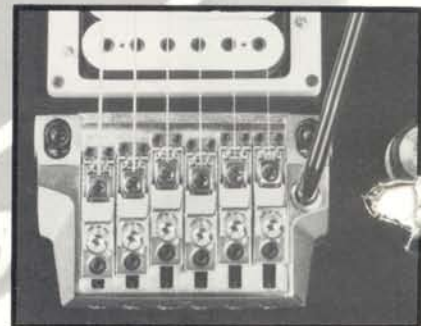

HEAVY METAL MACHINERY

DT155 BK

Super 70 Pickups

For a warm, full sound that cuts through, Ibanez Super 70 pickups are unsurpassed. Ceramic magnet construction boosts output while keeping the mid-frequencies crisp and well defined.

DT555 BK

V2 Pickups

Enhanced output and powerful sustain are just two of the features of these hot pickups. The fat humbucking sound is refined with increased high end edge and warm lows. Coupled with the 3-way selector switch, the unique 3 pickup system provides a wide range of tonal colors.

Tek-Grip Control Knobs

This original knob design features high-tech styling for the 80's. You can control it with a light smooth touch.

Heavy-Duty non-slip finish guarantees the stability of operation.

Top Lock II

The new Top Lok II string clamp and graphite nut keep the DT555 in tune no matter how hard you play. Made of top quality hardened steel, the Top Lok II clamps the strings securely without damaging them. The graphite nut eliminates binding and grabbing as the strings return to pitch.

Power Rocker Tremolo

The free-floating design of the Power Rocker Tremolo eliminates the metal to metal wear problems of more conventional Tremolo systems. Simplified string loading and a snap-in arm contribute to the easy operation of the Power Rocker Tremolo.

Pro Rock'R Tremolo

This precision system takes over where others leave off. From the most aggressive dive-bomber effects to subtle vibrato shadings, the Pro Rock'R performs flawlessly. The extra smooth action, coupled with our fine tuners and snap-in arm makes the Pro Rock'R one of the finest tremolo systems available.

DT155 BK

DT555 BK

SPECIFICATIONS: